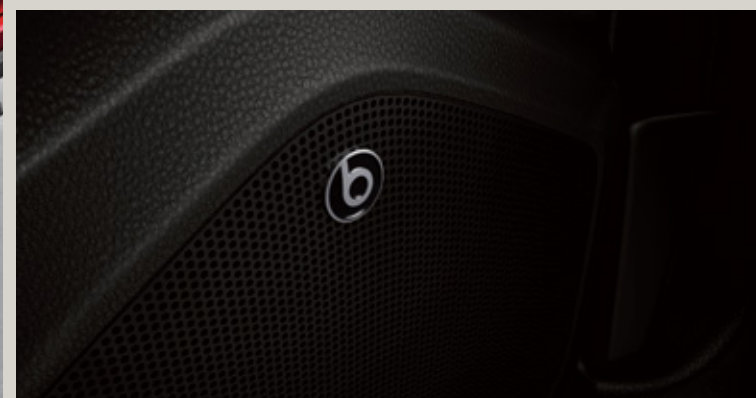

### Exterior Equipment

Design 16" 26/1 Brilliant Silver alloy wheels with 205/60/R16 tyres	●	-	-
Dynamic 17" 26/1 Brilliant Silver alloy wheels with 205/55/R17 tyres	-	●	-
Dynamic 17" 26/3 Brilliant Silver alloy wheels with 205/55/R17 tyres	-	-	●
Twin halogen headlamps with headlight range adjustment	●	-	-
SEAT Full LED headlamps with headlight range adjustment with coming/leaving home feature	-	●	●
Daytime Running Lights	●	●	●
LED taillights	-	●	●
Dark tinted windows	-	-	●
Roof color Black or Grey	-	-	●
Black roof rails	●	●	-
Chrome roof rails	-	-	●
Door handles in body color	-	●	●
Mirror case in body color	-	●	-
Mirror case in roof color	-	-	●
FR sport front grille with FR logo	-	-	●
FR sport bumpers	-	-	●
Visible chromed double exhaust pipe	-	-	●

**Two-tone roof**

**Chromed double exhaust pipe**

**FR sport seats with red stitching**

**BeatsAudio™ system + subwoofer**

Options are subject to change without prior notice

seat.eg

SEAT recommends

KAYAN  
EGYPT FOR TRADE & INVESTMENT  
19178